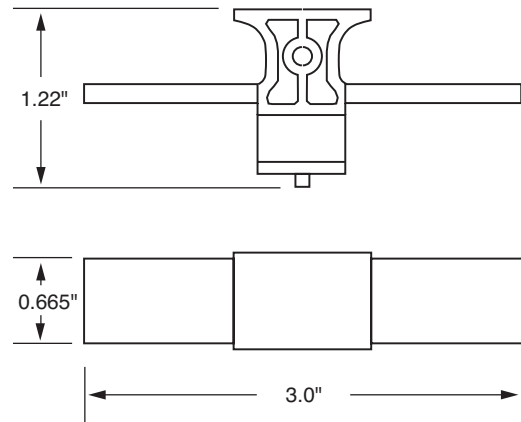

**THE DATASHEET OF
0SPL0001T**

CLASS CC AND MIDGET FUSE BLOCK ACCESSORIES

FBDIN1 Rail Adapter

Dimensions Inches

Features/Benefits

- DIN Rail adaptor for 30 A Midget, Class CC and Class G fuse blocks
- Patented design with no tools necessary for installation
- Permits snap-mounting of 30 A Midget, Class CC and Class G fuse blocks to standard and low profile 35 mm symmetrical DIN rails and 32 mm asymmetrical DIN rails
- Easy removal via disconnect tab

CLASS CC AND MIDGET FUSE BLOCK ACCESSORIES

SPL001 Rail Adapter

Dimensions

One-Pole

Features/Benefits

- 600 V 1/10-30 A Class CC and Midget fuse cover puller that offers increased protection when removing fuses
- Simple removal without the need for a separate puller
- Meets Dead-Front requirements
- Easily gangable with 1/8" diameter wire
- For use with all 600 V Class CC and Midget 1/10-30 A fuses
- Label provided for easy fuse identification
- Available in 1- or 2-pole configurations